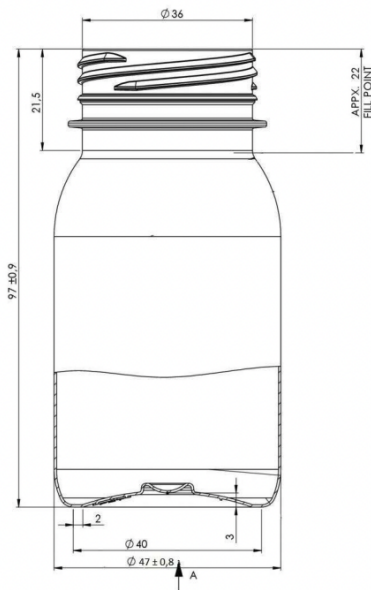

Bobby 120

General info

Item no. (SKU):	LS1030513102
Family / Range:	Bobby
Capacity:	120ml
Neck:	38mm 3-Start
Weight:	14
Shape:	Round
Material:	PET
Colour:	
Print Areas:	
Country of Origin:	Lithuania

Packaging Info

Packed in Boxes

Box Dimensions (mm):	594 x 394 x 448
Quantity per box (pcs):	432
Boxes per pallet (pcs):	20
Quantity per pallet (pcs):	8640
Net weight (kg):	160
Gross weight (kg):	190
Pallet height (mm):	2400

Packed in PE bags on trays (Half pallet)

Tray dimensions (mm):	1200 x 800 x 50
Quantity per tray (pcs):	864
Quantity per PE bag (pcs):	108
PE bags per tray (pcs):	8
Trays per pallet (pcs):	5
Quantity per pallet (pcs):	4320
Net weight (kg):	60
Gross weight (kg):	80
Pallet height (mm):	1200